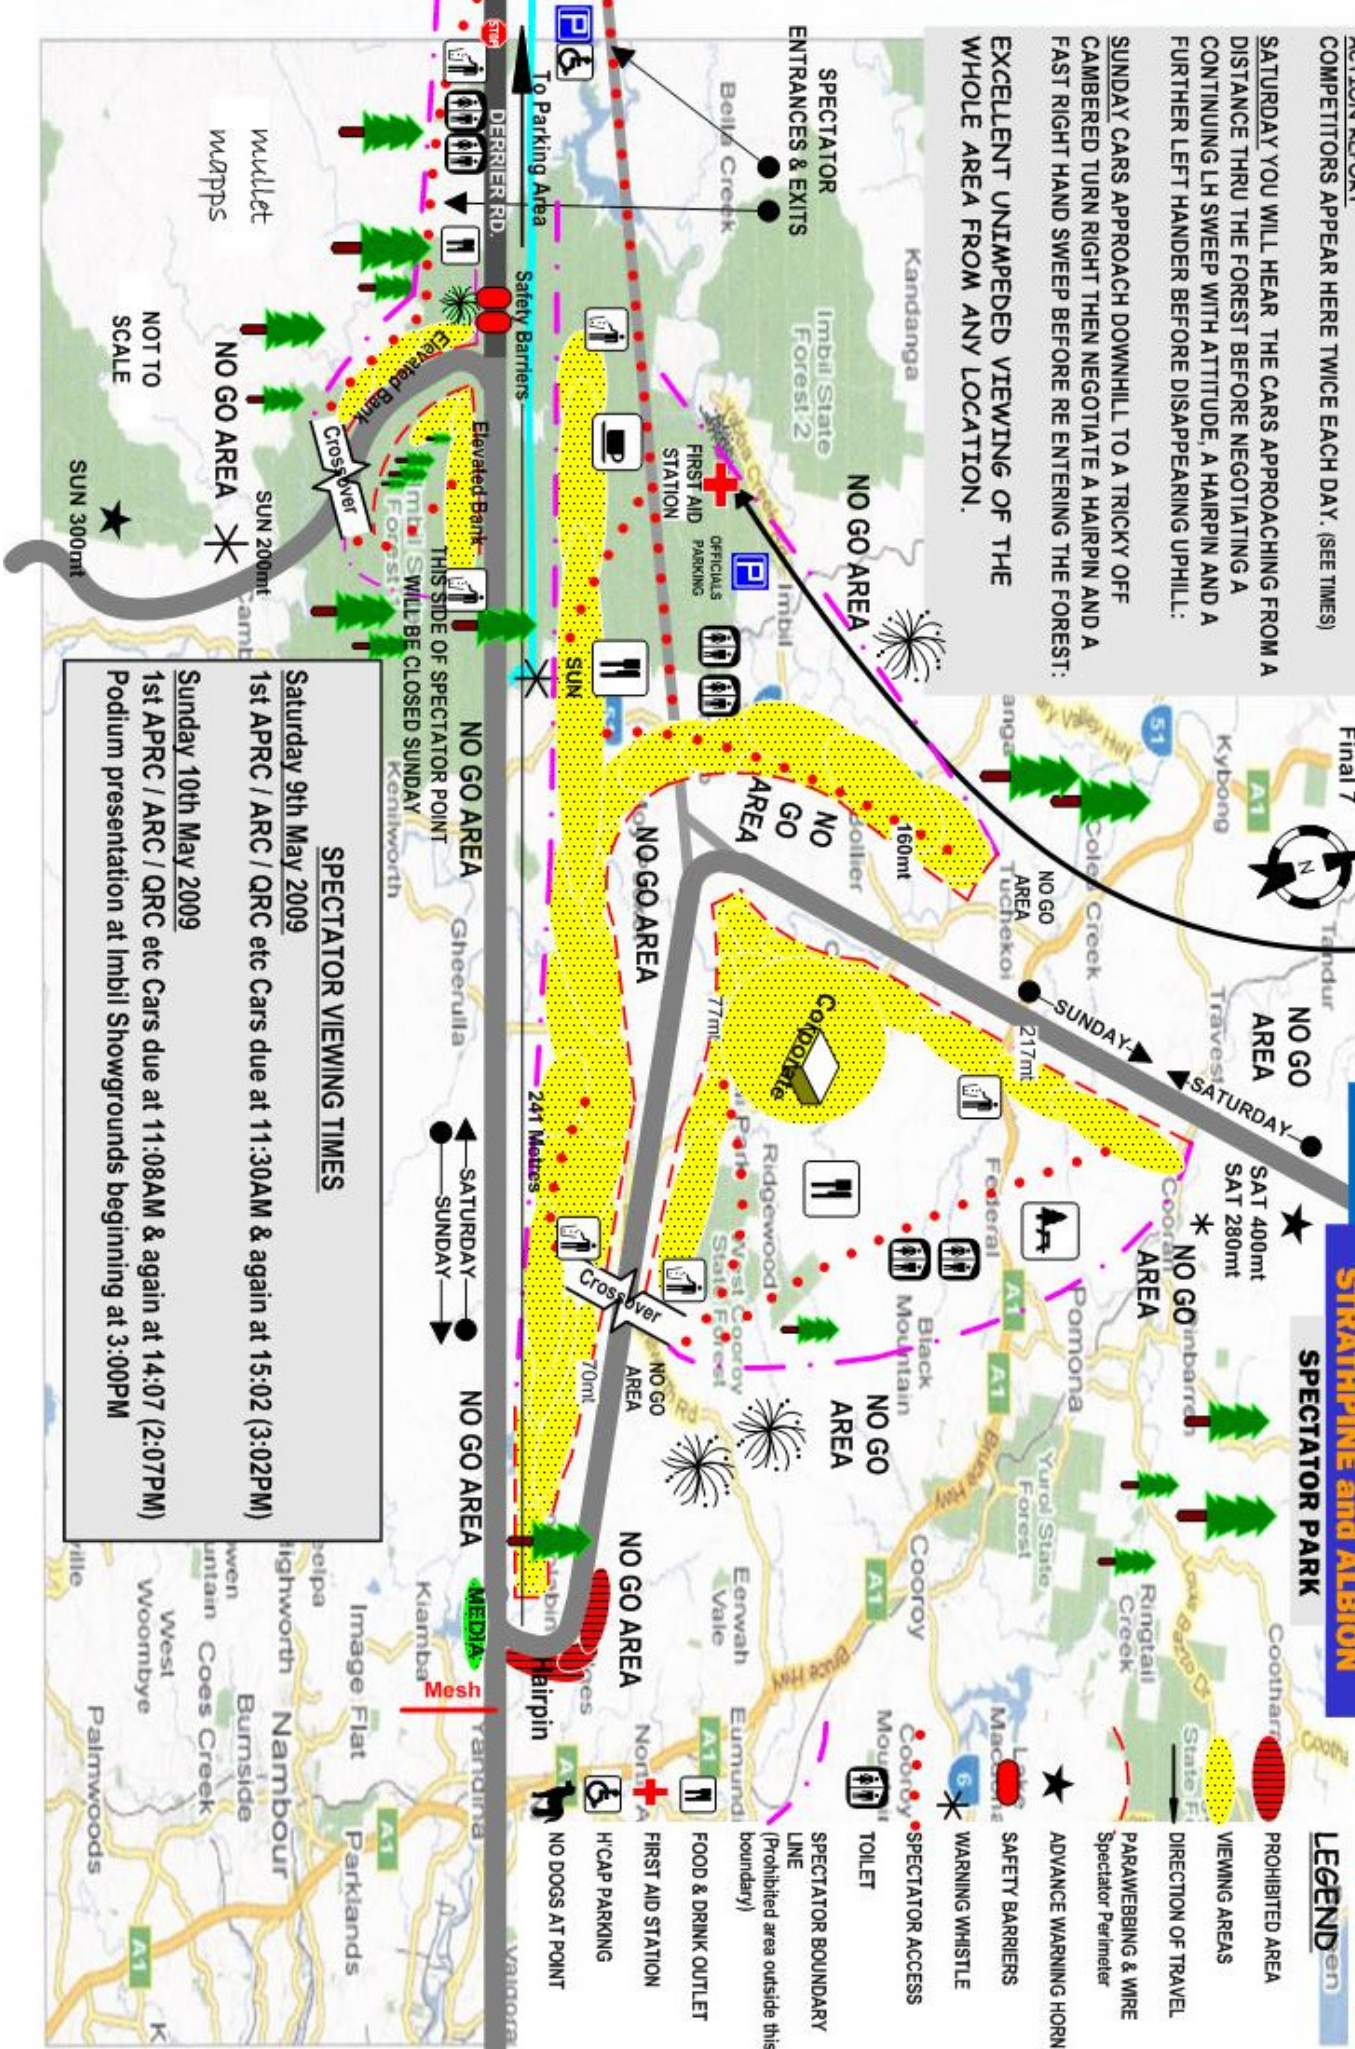

2009 RALLY QUEENSLAND APRC

ACTION REPORT
COMPETITORS APPEAR HERE TWICE EACH DAY. (SEE TIMES)

SATURDAY YOU WILL HEAR THE CARS APPROACHING FROM A DISTANCE THRU THE FOREST BEFORE NEGOTIATING A CONTINUING LH SWEEP WITH ATTITUDE. A HAIRPIN AND A FURTHER LEFT HANDER BEFORE DISAPPEARING UP HILL.

SUNDAY CARS APPROACH DOWNHILL TO A TRICKY OFF CAMBERED TURN RIGHT THEN NEGOTIATE A HAIRPIN AND A FAST RIGHT HAND SWEEP BEFORE RE ENTERING THE FOREST. EXCELLENT UNIMPEDED VIEWING OF THE WHOLE AREA FROM ANY LOCATION.

STRATHPINE and ALBION
SPECTATOR PARK

LEGEND

- PROHIBITED AREA
- VIEWING AREAS
- DIRECTION OF TRAVEL
- PARAWEBBING & WIRE Spectator Partner
- ADVANCE WARNING HORN
- SAFETY BARRIERS
- WARNING WHISTLE
- SPECTATOR ACCESS
- TOLLET
- SPECTATOR BOUNDARY LINE (Prohibited area outside this boundary)
- FOOD & DRINK OUTLET
- FIRST AID STATION
- H/CAP PARKING
- NO DOGS AT POINT

TOLLET

SPECTATOR BOUNDARY LINE

(Prohibited area outside this boundary)

NO DOGS AT POINT

FIRST AID STATION

H/CAP PARKING

FOOD & DRINK OUTLET

SPECTATOR ACCESS